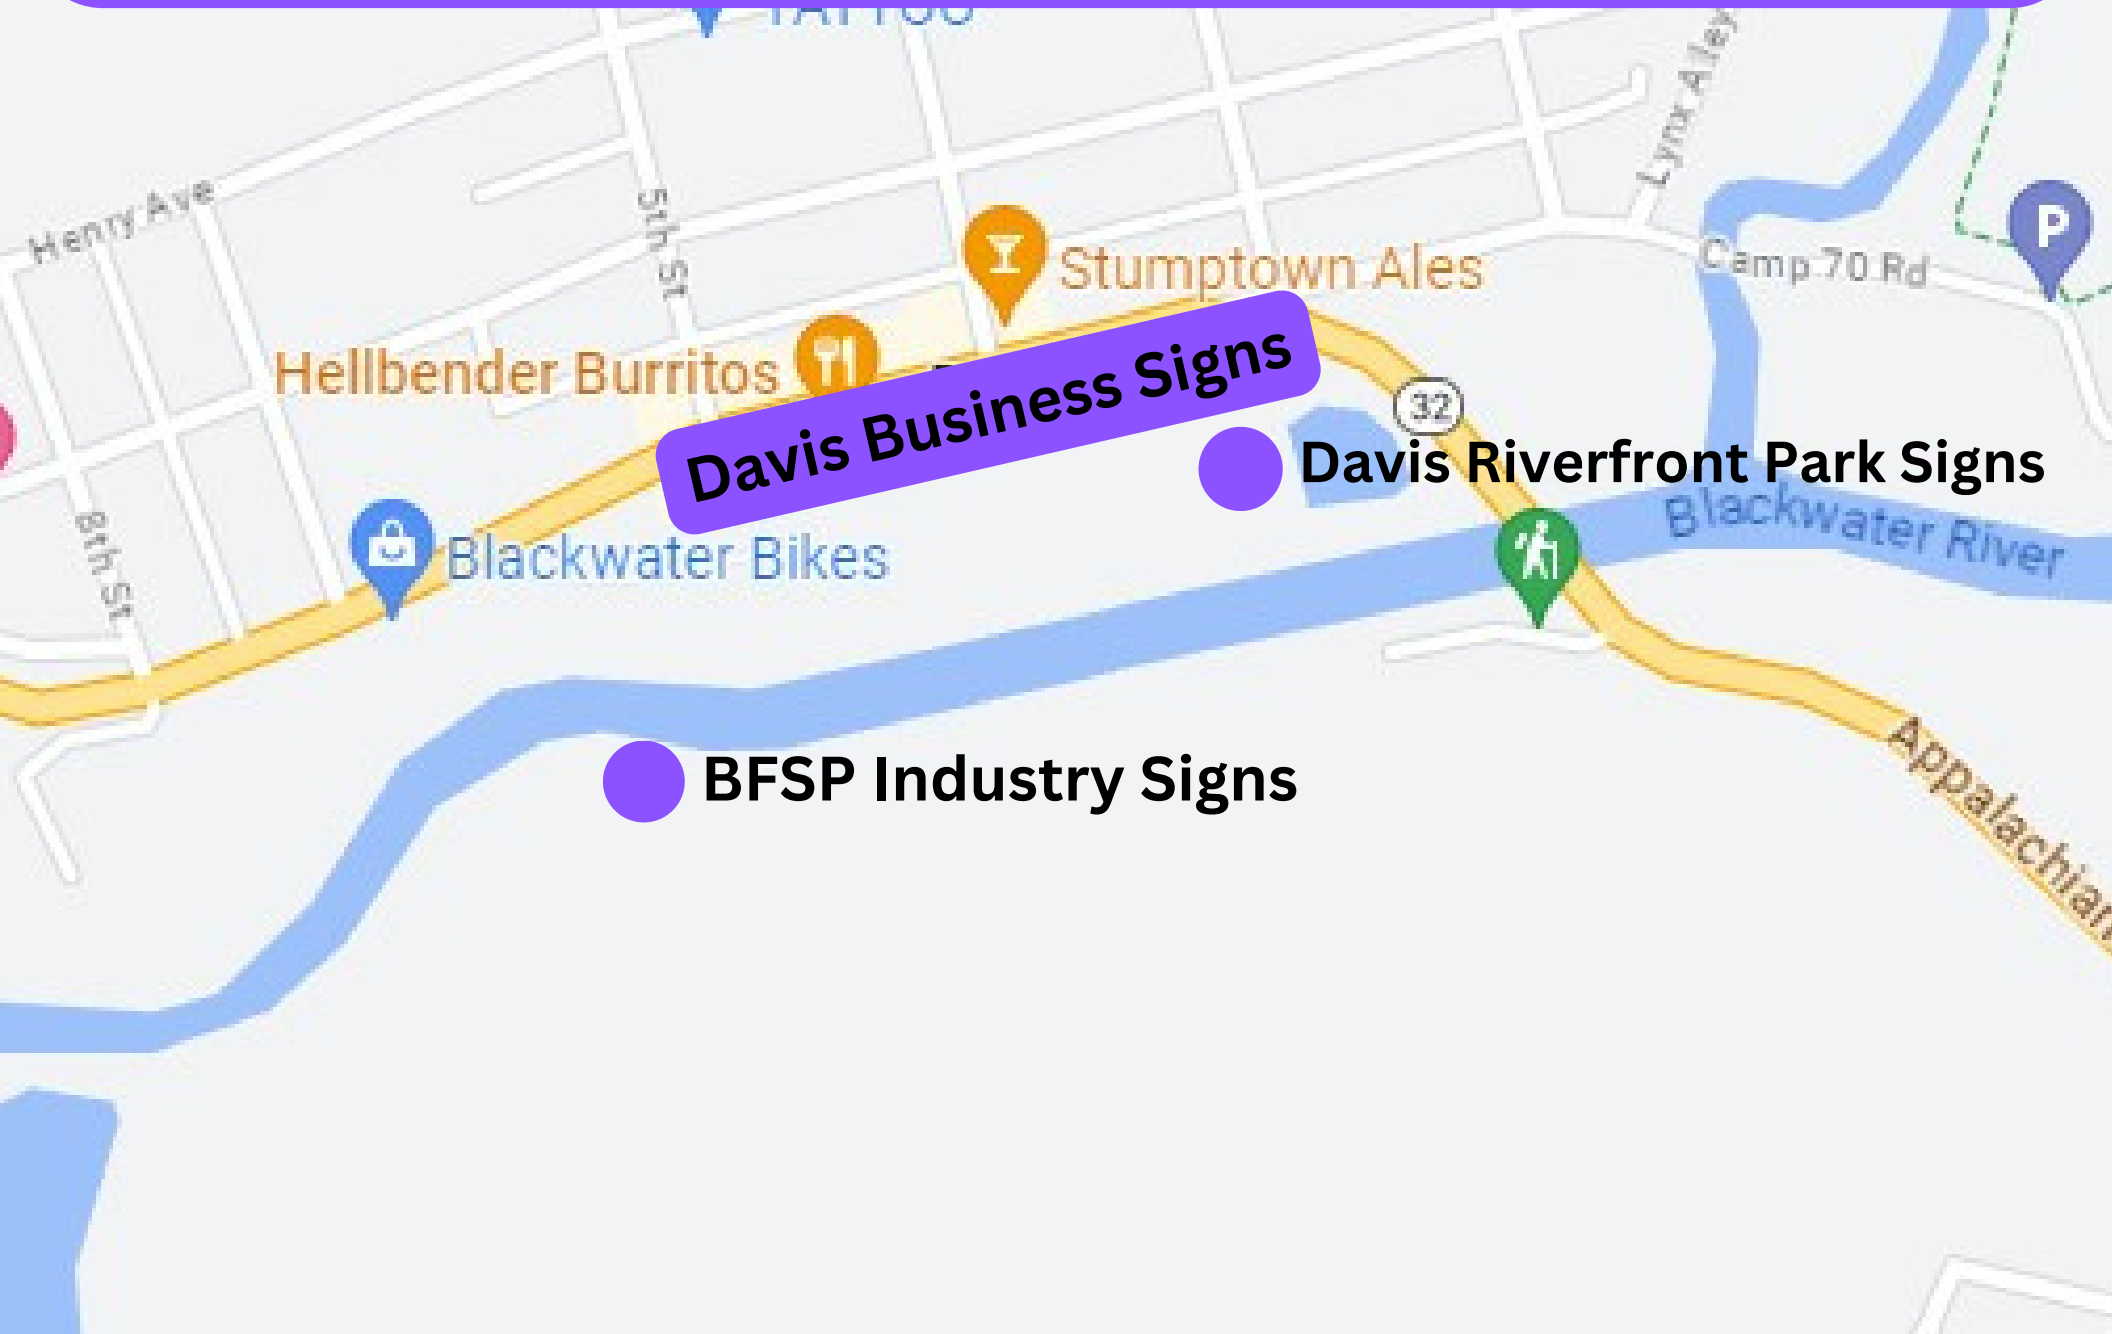

Davis Historical Signage

Hellbender Burritos

Stumptown Ales

Davis Business Signs

Davis Riverfront Park Signs

Blackwater Bikes

BFSP Industry Signs

Blackwater River

Appalachian