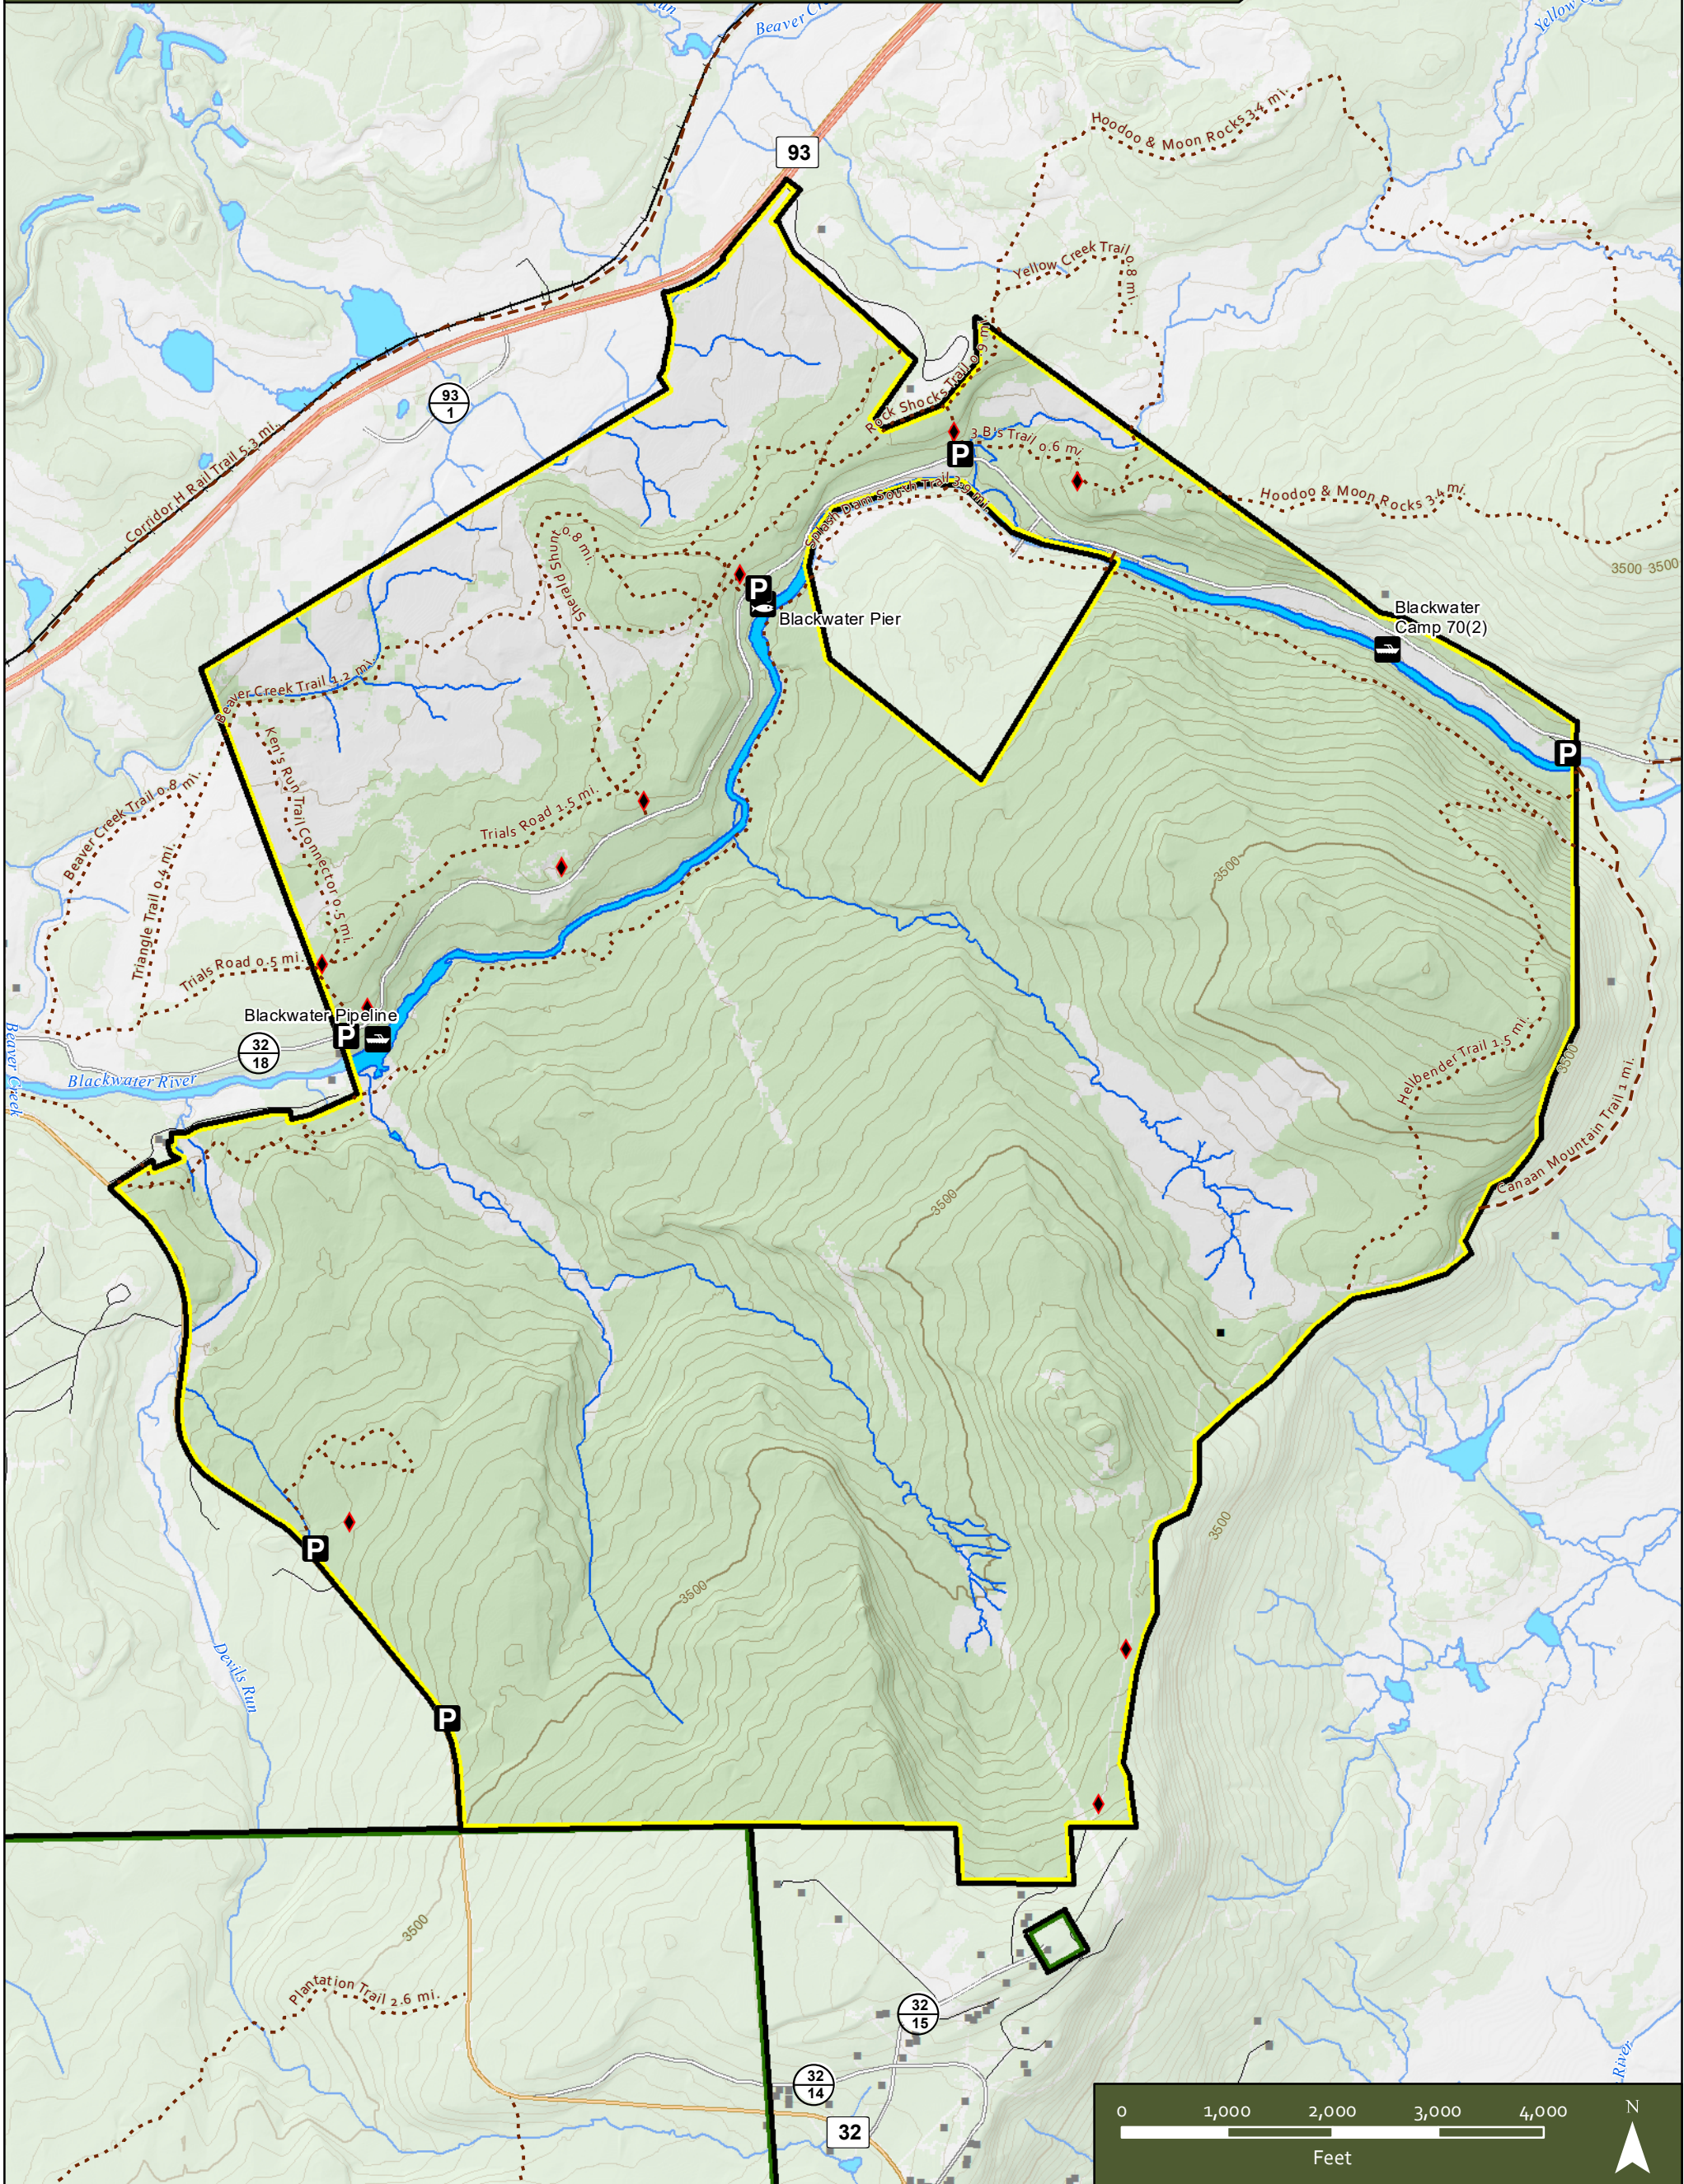

LITTLE CANAAN WILDLIFE MANAGEMENT AREA

Tucker County, West Virginia

- | | | | | |
|------------------------------|-------------------|--------------|-------------------------|-----------------------------------|
| Fishing Access | Parking Areas | Interstates | County Routes | Hunter Access Trails (unimproved) |
| Boating Access (Carry/Slide) | Gates | US Highways | Secondary County Routes | Hunter Access Trails (improved) |
| Boating Access (Ramp) | National Forest | State Routes | Streets | |
| | Little Canaan WMA | | | |