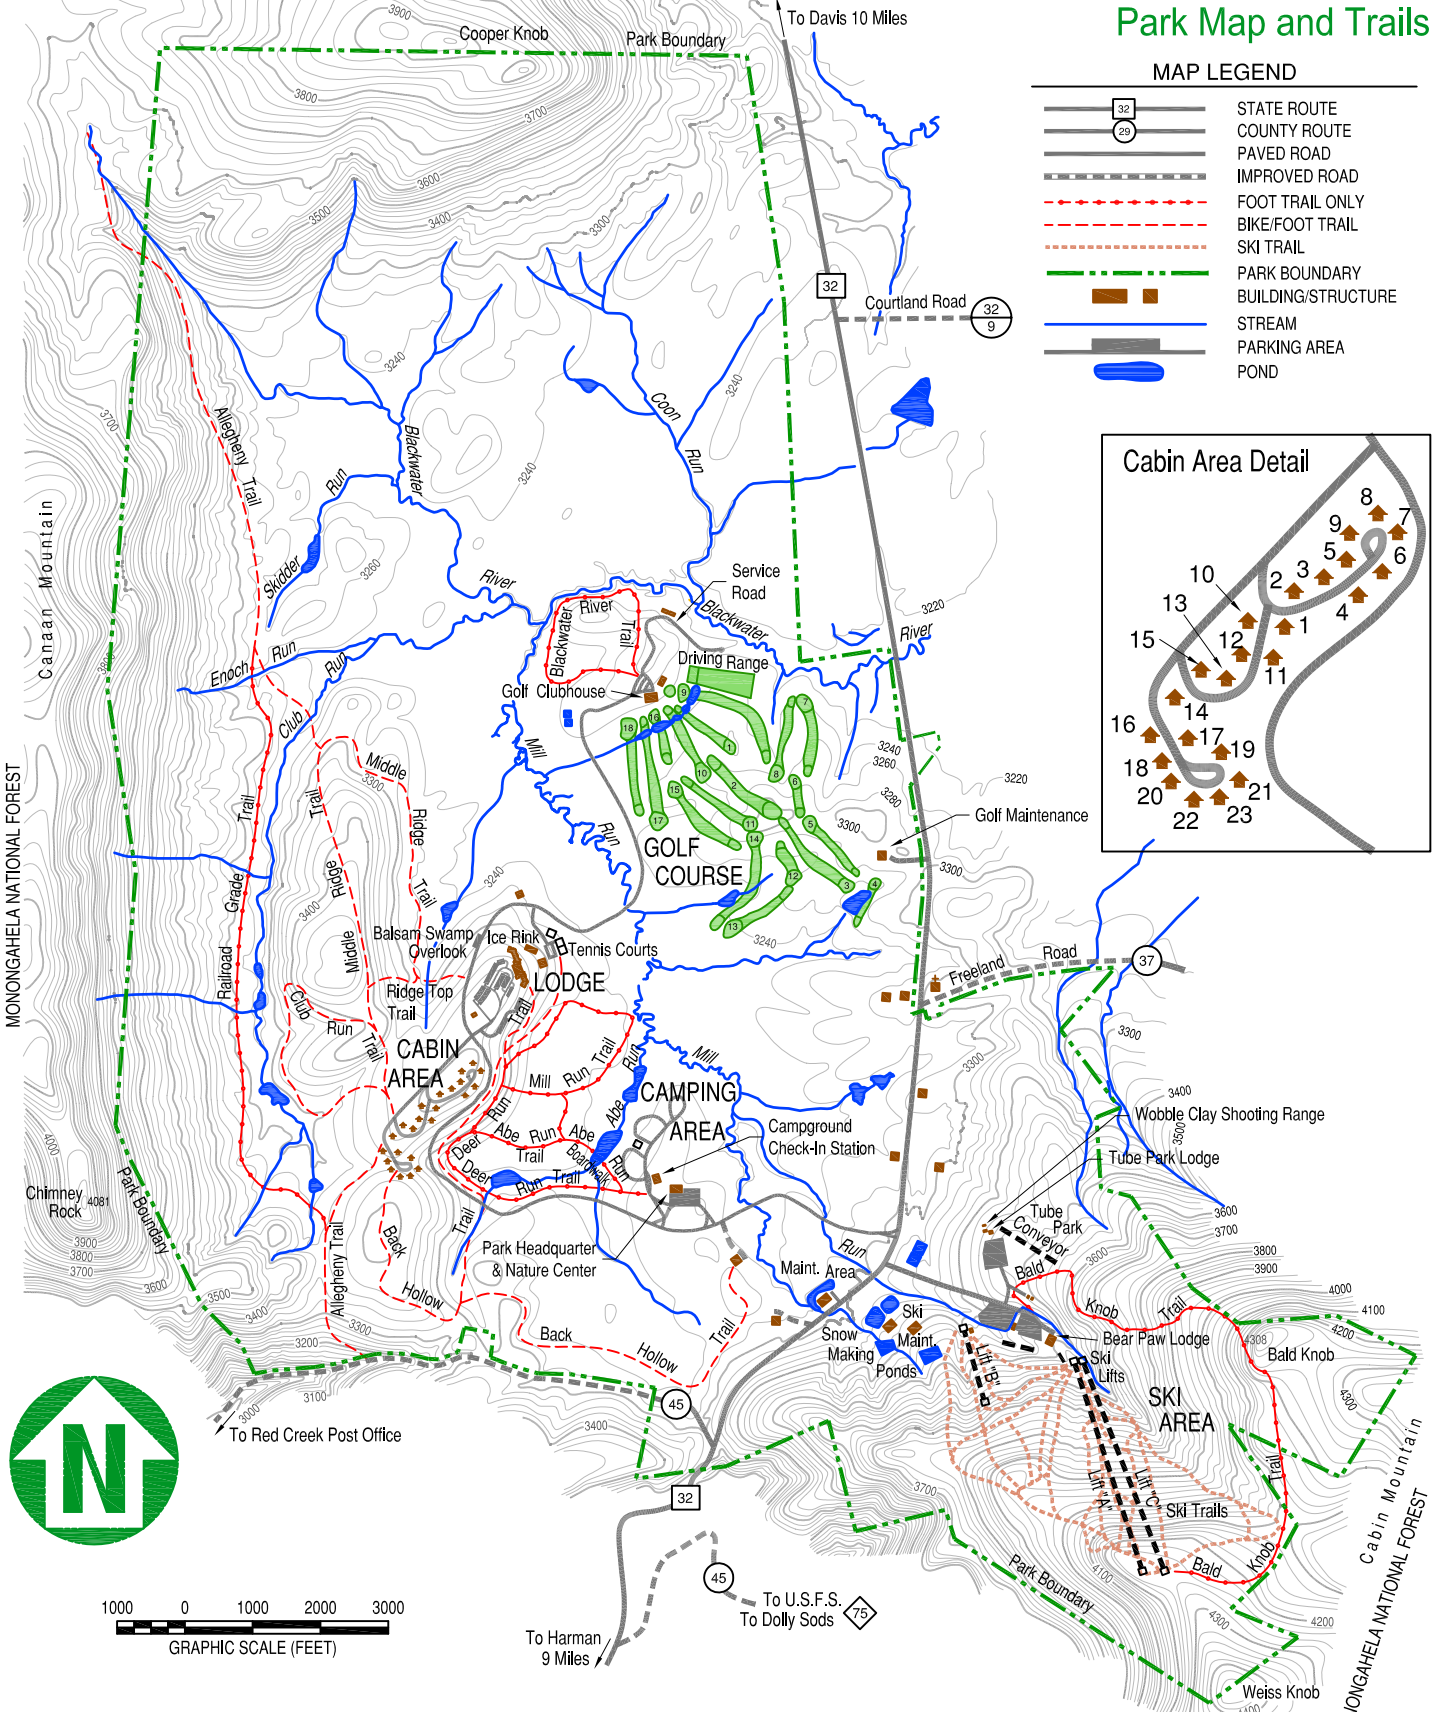

Canaan Valley Resort State Park

Park Map and Trails

MONONGAHELA NATIONAL FOREST

MAP LEGEND

	STATE ROUTE
	COUNTY ROUTE
	PAVED ROAD
	IMPROVED ROAD
	FOOT TRAIL ONLY
	BIKE/FOOT TRAIL
	SKI TRAIL
	PARK BOUNDARY
	BUILDING/STRUCTURE
	STREAM
	PARKING AREA
	POND

Canaan Valley Resort State Park

230 Main Lodge Road, Davis, WV 26260, (304) 866-4121, www.canaanresort.com