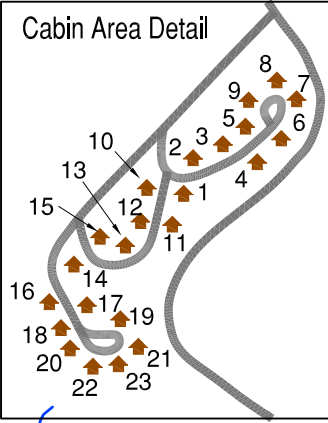

Canaan Valley Resort State Park

Park Map and Trails

MONONGAHELA NATIONAL FOREST

MAP LEGEND

	STATE ROUTE
	COUNTY ROUTE
	PAVED ROAD
	IMPROVED ROAD
	FOOT TRAIL ONLY
	BIKE/FOOT TRAIL
	SKI TRAIL
	PARK BOUNDARY
	BUILDING/STRUCTURE
	STREAM
	PARKING AREA
	POND